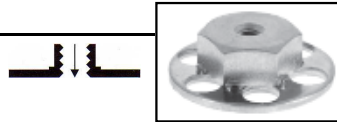

## F1 SERIES - FEMALE NUTS - MILD STEEL

Product Code	Thread Size
F1S20M4H	M4
F1S20M5H	M5
F1S20M6H	M6
F1S20M8H	M8

20mm diameter head

F1S23M4H	M4
F1S23M5H	M5
F1S23M6H	M6
F1S23M8H	M8

23mm diameter head

F1S30M4H	M4
F1S30M5H	M5
F1S30M6H	M6
F1S30M8H	M8
F1S30M10H	M10

30mm diameter head

F1S32M4H	M4
F1S32M5H	M5
F1S32M6H	M6
F1S32M8H	M8
F1S32M10H	M10

32mm square head

F1S38AM4H	M4
F1S38AM5H	M5
F1S38AM6H	M6
F1S38AM8H	M8
F1S38AM10H	M10

38mm diameter head

F1ST38M4H	M4
F1ST38M5H	M5
F1ST38M6H	M6
F1ST38M8H	M8

38mmx15mm head

## F1 SERIES - FEMALE NUTS - STAINLESS STEEL

Product Code	Thread Size
SF1S20M4H	M4
SF1S20M5H	M5
SF1S20M6H	M6
SF1S20M8H	M8

20mm diameter head

SF1S23M4H	M4
SF1S23M5H	M5
SF1S23M6H	M6
SF1S23M8H	M8

23mm diameter head