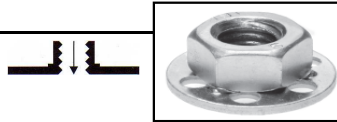

## F1 SERIES - FEMALE NUTS - MILD STEEL

Product Code	Thread Size
F1S20M4H	M4
F1S20M5H	M5
F1S20M6H	M6
F1S20M8H	M8

20mm diameter head

F1S23M4H	M4
F1S23M5H	M5
F1S23M6H	M6
F1S23M8H	M8

23mm diameter head

F1S30M4H	M4
F1S30M5H	M5
F1S30M6H	M6
F1S30M8H	M8
F1S30M10H	M10

30mm diameter head

F1S32M4H	M4
F1S32M5H	M5
F1S32M6H	M6
F1S32M8H	M8
F1S32M10H	M10

32mm square head

F1S38AM4H	M4
F1S38AM5H	M5
F1S38AM6H	M6
F1S38AM8H	M8
F1S38AM10H	M10

38mm diameter head

F1ST38M4H	M4
F1ST38M5H	M5
F1ST38M6H	M6
F1ST38M8H	M8

38mmx15mm head

## F1 SERIES - FEMALE NUTS - STAINLESS STEEL

Product Code	Thread Size
SF1S20M4H	M4
SF1S20M5H	M5
SF1S20M6H	M6
SF1S20M8H	M8

20mm diameter head

SF1S23M4H	M4
SF1S23M5H	M5
SF1S23M6H	M6
SF1S23M8H	M8

23mm diameter head